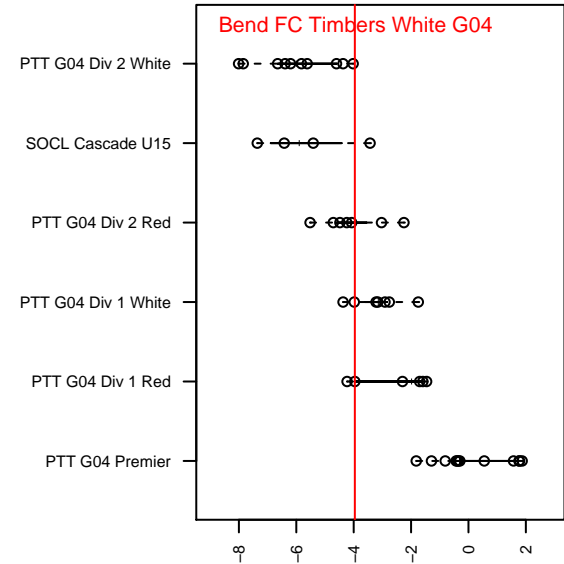

**attack and defense rating
relative to others at age
and all opponents in last 13 months**