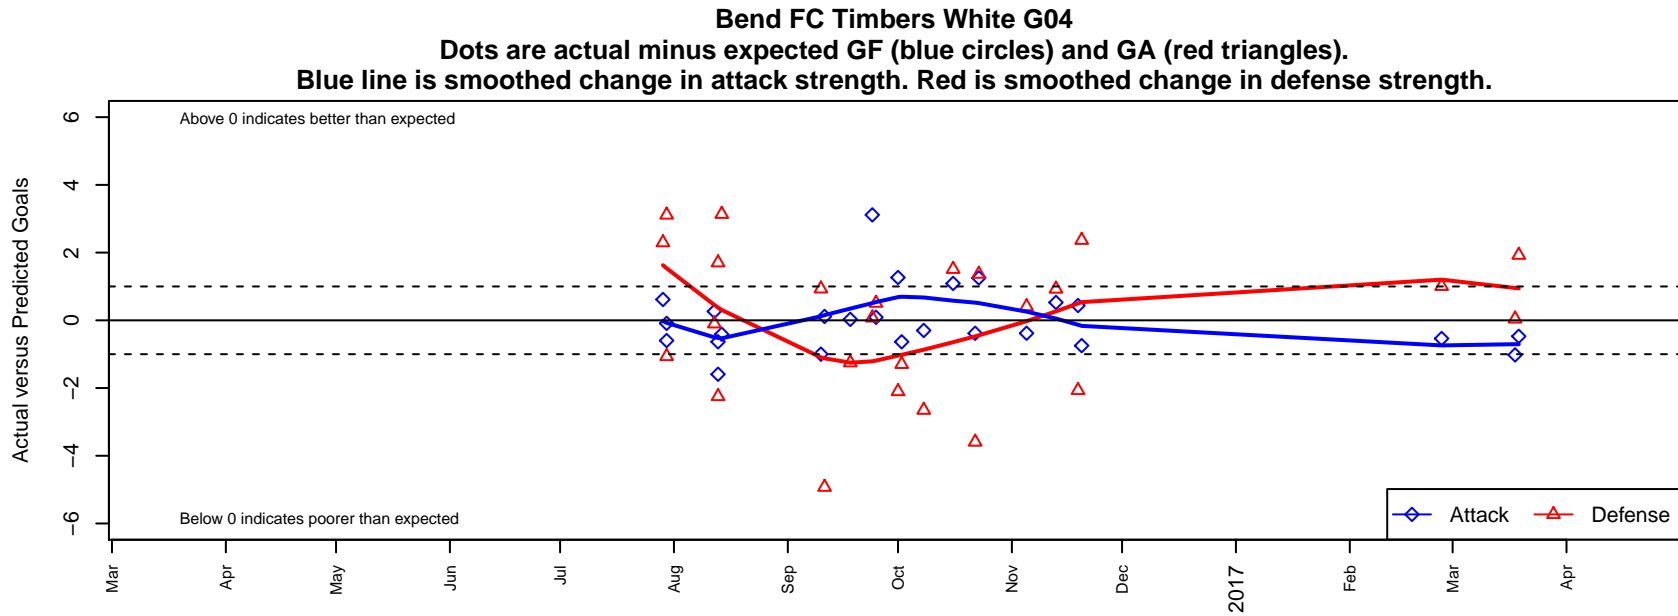

# Bend FC Timbers White G04

Bend FC  
 Bend, OR  
 G04 total strength=801  
 attack=1.3 defense=0.78  
 fall league = PTT G04 Div 1 Red  
 spr league = Spr OYS G04 Div 1 White

alt names used:  
 Bend FC Timbers 04G WHITE  
 BEND FC TIMBERS BFCT 04G WHITE (OR)  
 BFCT 04G White  
 Bend FC Timbers 04G WHITE  
 Bend FC Timbers 04G WHITE

Venues played:  
 2016 Portland Cup U13  
 2016 Bend Premier Cup Kendall Johnson (Silver)  
 2016 PTT G04 Division 1 Red  
 2016 OYS Presidents Cup G04  
 2016 Spr OYS G04 Division 1 White

**attack and defense variance (black dot)  
relative to other teams  
and top 10 in region**